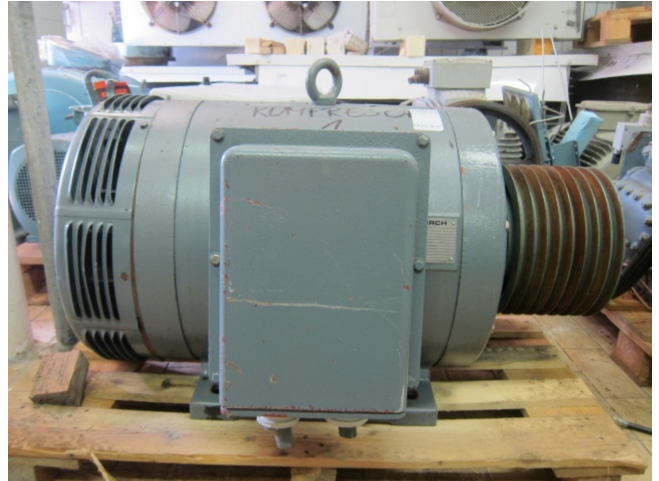

Schorch KN 52805 BB011-002

Specifications

Marke	Schorch
Art	KN 52805 BB011-002
kW	110
RPM	1470
50 Hz / 60 Hz	50Hz
Remarks	Pulley Ø 325mm
Stock	1

Description

Used Schorch KN 52805 BB011-002

Used Schorch electro motor type KN 52805 BB011-002 with 110kW and 1470RPM at 50Hz.